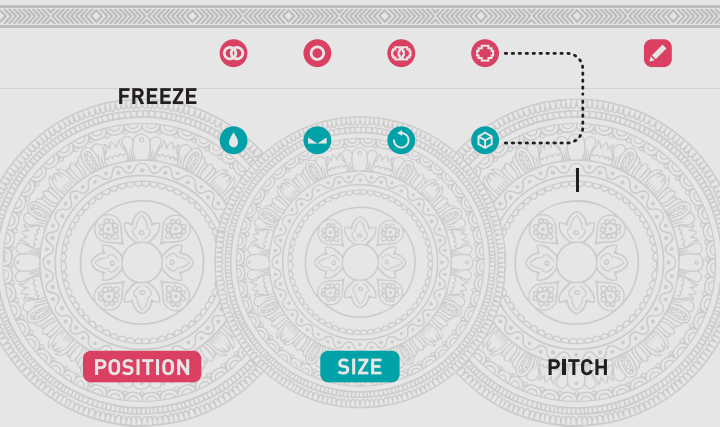

texture synthesizer

IN GAIN

DENSITY

TEXTURE

BLEND ●

FREEZE

TRIG

POS

SIZE

V/OCT

BLEND

IN L

IN R

DENS

TEXT

OUT L