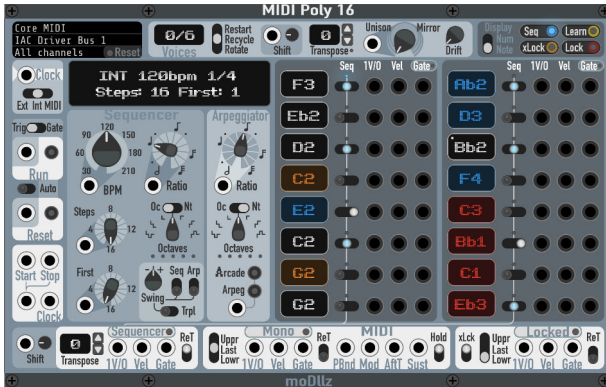

# modules for VCV Rack

## User Guides

**MIDI Poly 16**  
Poly & Mono MIDI Interface +  
Sequencer + Arpeggiator

**MIDI 8 MPE**  
Polyphonic / MPE  
MIDI interface

**MIDI to Dual CV**  
MIDI Dual CV  
interface

**Poly XBender**  
Multi Signal Axis  
Modulator

**TwinGlider**  
Dual SlewLimiter/  
glide/portamento