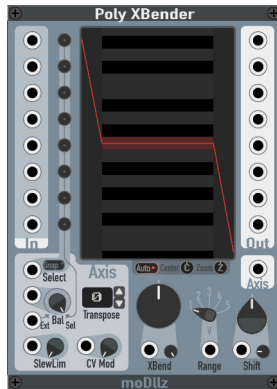

## User Guides

**MIDI Poly 16**  
Poly & Mono MIDI Interface +  
Sequencer + Arpeggiator

**MIDI 8 MPE**  
Polyphonic / MPE  
MIDI interface

**MIDI to Dual CV**  
MIDI Dual CV  
interface

**Poly XBender**  
Multi Signal Axis  
Modulator

**TwinGlider**  
Dual SlewLimiter/  
glide/portamento