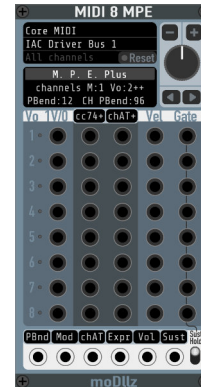

# modules for VCV Rack

## User Guides

**MIDI Poly 16**  
Poly & Mono MIDI Interface +  
Sequencer + Arpeggiator

**MIDI 8 MPE**  
Polyphonic / MPE  
MIDI interface

**MIDI to Dual CV**  
MIDI Dual CV  
interface

**Poly XBender**  
Multi Signal Axis  
Modulator