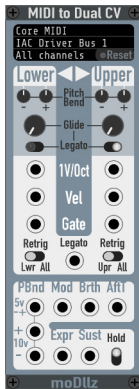

## User Guides

**MIDI Poly 16**  
Poly & Mono MIDI Interface +  
Sequencer + Arpeggiator

**MIDI 8 MPE**  
Polyphonic / MPE  
MIDI interface

**MIDI to Dual CV**  
MIDI Dual CV  
interface

**Poly XBender**  
Multi Signal Axis  
Modulator

**TwinGlider**  
Dual SlewLimiter/  
glide/portamento